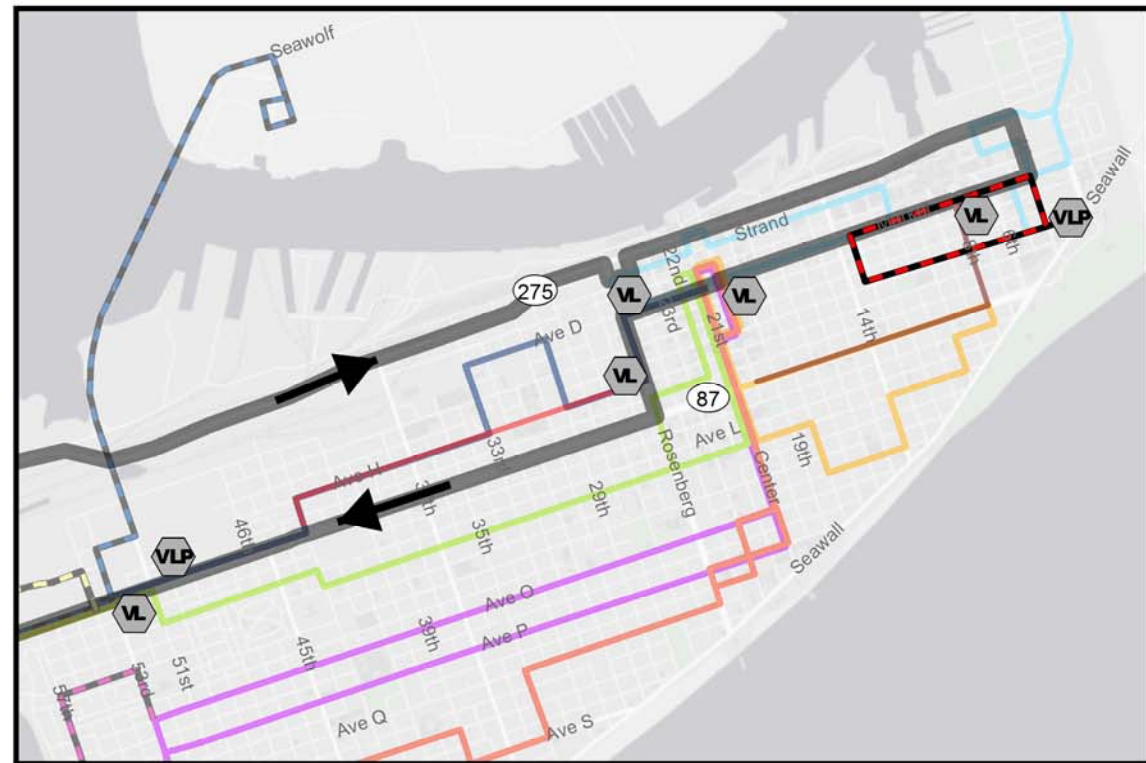

Victory Lakes Park & Ride Mainland Stops

Victory Lakes Park & Ride Galveston Island Stops

| Park & Ride Points of Interest | Public Transit Routes |
|--------------------------------|-----------------------------|
| UTMB Clinics & Offices | 61st - W Broadway via Ave M |
| Victory Lakes P&R | 61st via Ave O |
| Galveston Island Stops | 71st via Market & Broadway |
| Galveston Island Parking Lot | Ave S - Stewart Rd |
| UTMB - Shuttle Route | Bayou - Seawall Loop |
| | Broadway - 8th via Ave M |
| | UTMB - Ferry Rd |
| | Dickinson Route |