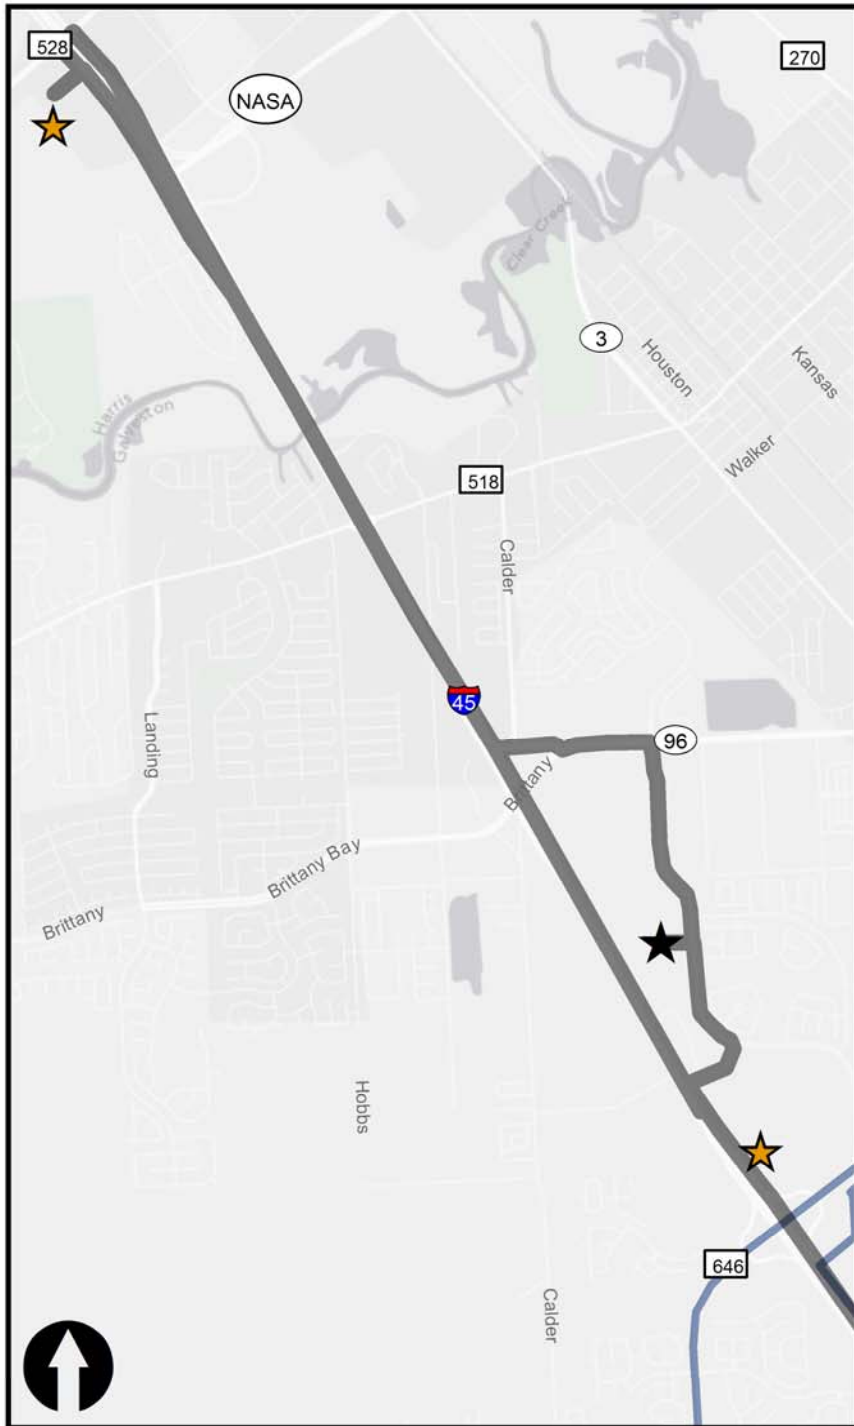

Victory Lakes Park & Ride Mainland Stops

Victory Lakes Park & Ride Galveston Island Stops

| Park & Ride Points of Interest | Public Transit Routes |
|--------------------------------|-----------------------------|
| UTMB Clinics & Offices | 61st - W Broadway via Ave M |
| Victory Lakes P&R | 61st via Ave O |
| Galveston Island Stops | 71st via Market & Broadway |
| Galveston Island Parking Lot | Ave S - Stewart Rd |
| UTMB - Shuttle Route | Bayou - Seawall Loop |
| | Broadway - 8th via Ave M |
| | UTMB - Ferry Rd |
| | Dickinson Route |